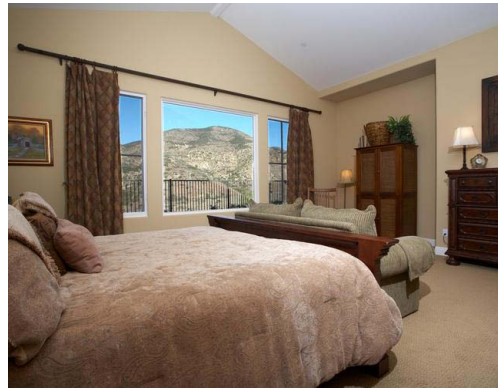

THE CROSBY
AT RANCHO SANTA FE

Villa

Sotheby's
INTERNATIONAL REALTY

This 3140 sf single story 3 bedroom plus office, 3.5 bath, 3 car garage home offers a great room w/19 ft soaring vaulted ceilings accented w/wood beams, theatre surround sound, wood burning fireplace & french doors opening to the backyard courtyard.

17141 San Antonio Rose
San Diego, CA 92014

Kitchen offers granite slab countertops, two islands, veggie sink, Viking and Sub Zero stainless steel appliances & nook.

Mountain views from the master bedroom! Adjoining bath has two sinks, oversized tub, shower & plasma tv.